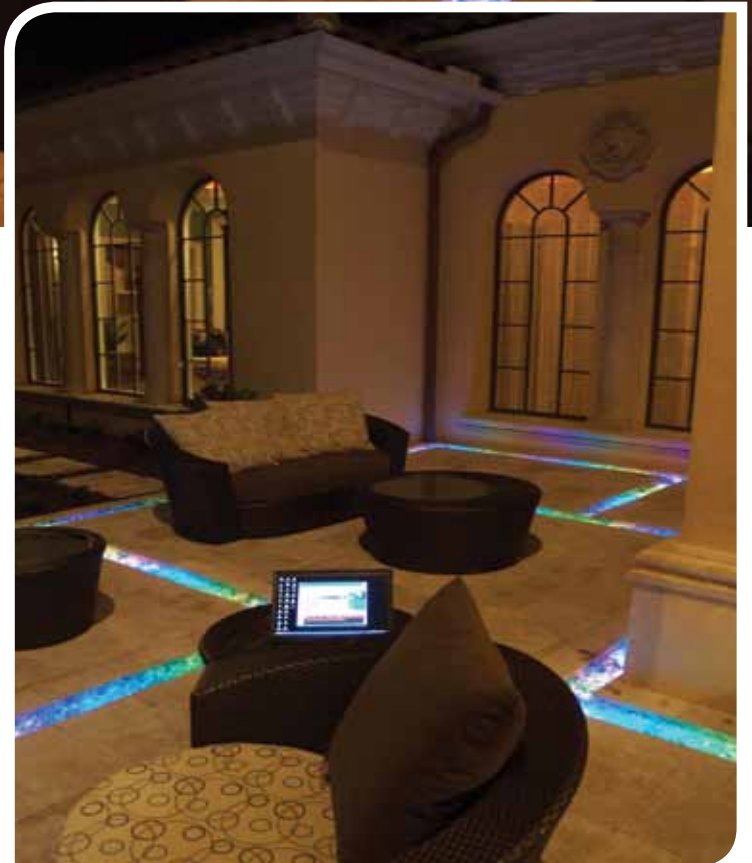

GALAXYROCKS

Make a statement with Illuminati's Galaxy Rocks™.

Our Galaxy Rocks™ can provide a striking lit groundcover. Galaxy Rocks™ can provide the permanence you seek. The rainbow of colors available in the Galaxy Rock™ along with our LED products is unprecedented in multi applications. Dry river beds, fountain accents, flagstone fillers, paver aggregates, rock gardens, bar countertops, fire place, center pieces ect and floor art.